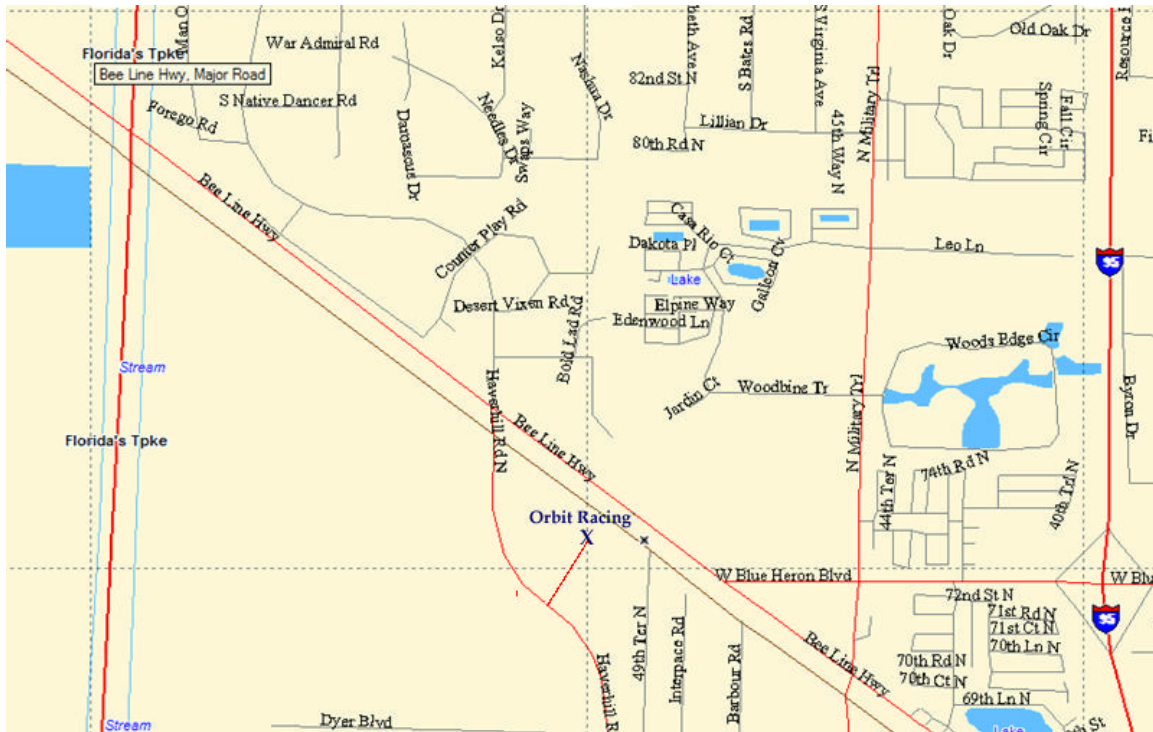

Directions to Orbit Racing

(GPS: N26.47.054; W80.06.998)

Orbit Racing

7221 Haverhill Business Parkway #102
Riviera Beach, FL 33407
Telephone: (561) 840 2109

Turnpike

For Sunpass holders only!
Exit Beeline Highway / SR 710 - Go East
At intersection with Haverhill Road -
Turn Right - Cross Rail Road
1/3 Mile on left is Haverhill Business Park

I 95

Exit Blue Heron Blvd. - Go West
Blue Heron Blvd. becomes 710 / Beeline Highway
At first traffic light - turn left on Haverhill Road
Cross Rail Road - 1/3 Mile on left is Haverhill Business Park